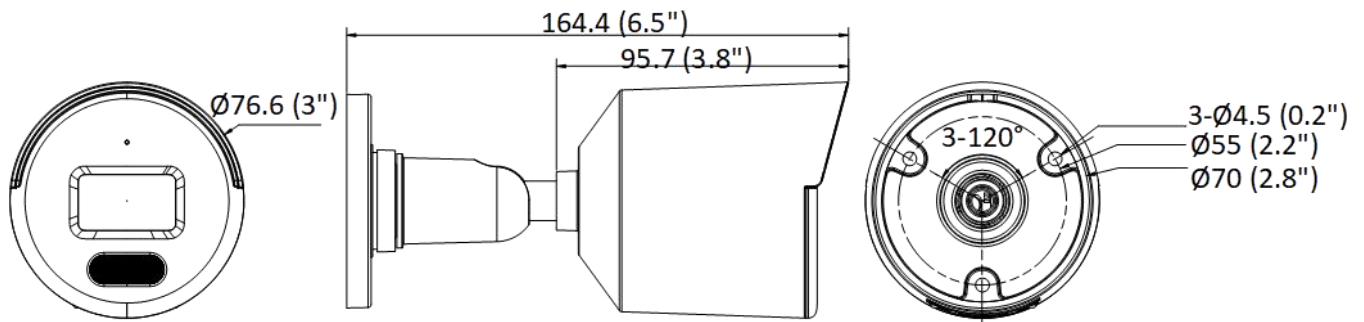

Safety	UL (UL 60950-1); CB (IEC 60950-1:2005 + Am 1:2009 + Am 2:2013, IEC 62368-1:2014); CE-LVD (EN 60950-1:2005 + Am 1:2009 + Am 2:2013, IEC 62368-1:2014); BIS (IS 13252(Part 1):2010+A1:2013+A2:2015)
Environment	CE-RoHS (2011/65/EU); WEEE (2012/19/EU); Reach (Regulation (EC) No 1907/2006)
Protection	IP67 (IEC 60529-2013)

▪ **Available Model**

DS-2CD1027G0-LUF (2.8/4 mm)

DS-2CD1027G0-L (2.8/4 mm)

▪ **Dimension**

Unit: mm (inch)